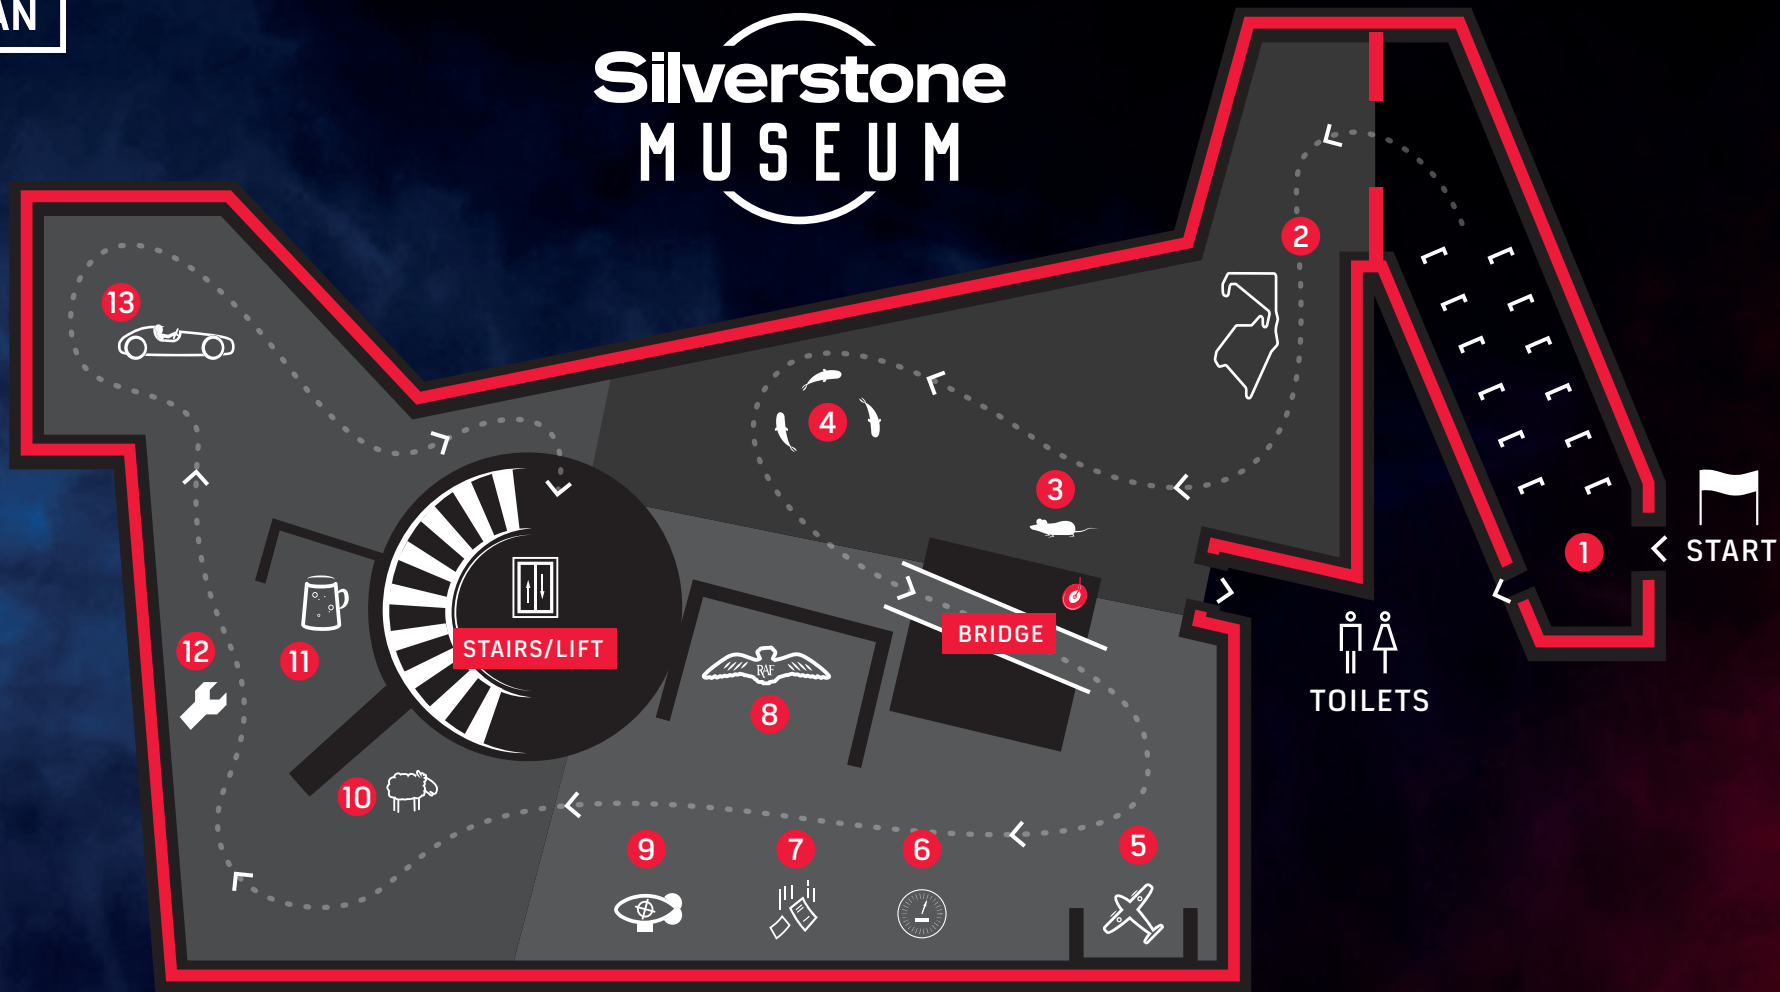

FLOOR PLAN

Silverstone MUSEUM

UPPER LEVEL

- | | | | |
|--------------------------------|-------------------|------------------|------------------------------------|
| 1 STARTING GRID | 4 CARP POND | 7 BOMBER TRAINER | 10 FARM INTERACTIVE |
| 2 CIRCUIT MAP | 5 HEROE'S STORIES | 8 RAF MEMORIAL | 11 VILLAGE PUB |
| 3 LUFFIELD PRIORY CRAWL TUNNEL | 6 LINK TRAINER | 9 GUNNER TRAINER | 12 BUILD A 500cc INTERACTIVE |
| | | | 13 SIT IN A REPLICA GRAND PRIX CAR |

FLOOR PLAN

LOWER LEVEL

1 RACING ERAS

2 PIT GUN CHALLENGE

3 COMMENTATING BOOTH

4 MEDICAL INTERACTIVE

5 BRAKE PEDAL

6 BIKE SET-UP

7 WIND TUNNEL

8 STEERING WHEEL

9 SPECIAL EXHIBITION

10 PODIUM PHOTO OP

11 THE ULTIMATE LAP

TRACK TRAIL access via rear doors near cafe