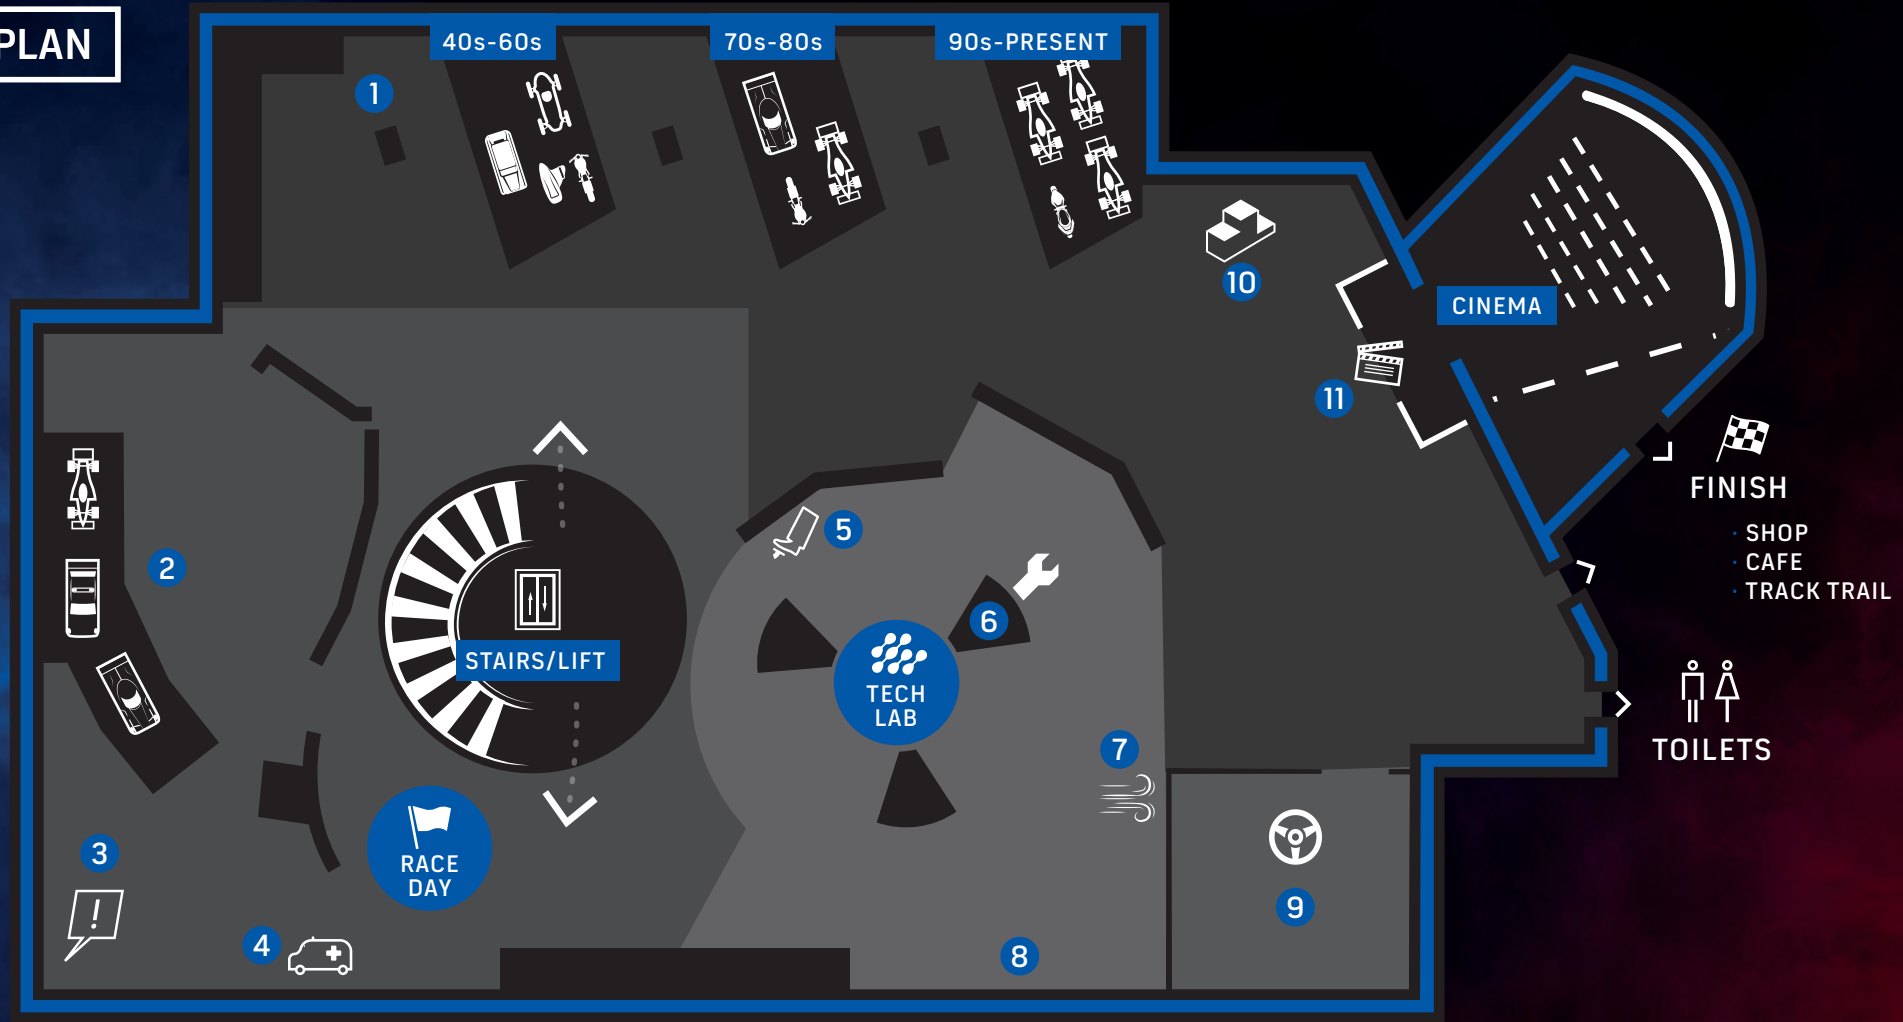

FLOOR PLAN

Silverstone MUSEUM

UPPER LEVEL

- 1 STARTING GRID
- 2 CIRCUIT MAP
- 3 CARP POND
- 4 LUFFIELD PRIORY TUNNEL
- 5 SILVERSTONE SCALEXTRIC
- 6 HEROES STORIES
- 7 LINK TRAINER
- 8 BOMBER TRAINER
- 9 RAF MEMORIAL
- 10 GUNNER TRAINER
- 11 FARM INTERACTIVE
- 12 VILLAGE PUB
- 13 BUILD A 500cc INTERACTIVE
- 14 SIT IN A REPLICA GRAND PRIX CAR

FLOOR PLAN

LOWER LEVEL

- | | | | |
|----------------------|-----------------------|------------------|---|
| 1 RACING ERAS | 4 MEDICAL INTERACTIVE | 7 WIND TUNNEL | 10 PODIUM PHOTO OP |
| 2 PIT GUN CHALLENGE | 5 BRAKE PEDAL | 8 STEERING WHEEL | 11 THE ULTIMATE LAP |
| 3 COMMENTATING BOOTH | 6 BIKE SET-UP | 9 THE SIM SUITE | TRACK TRAIL access via rear doors near cafe |